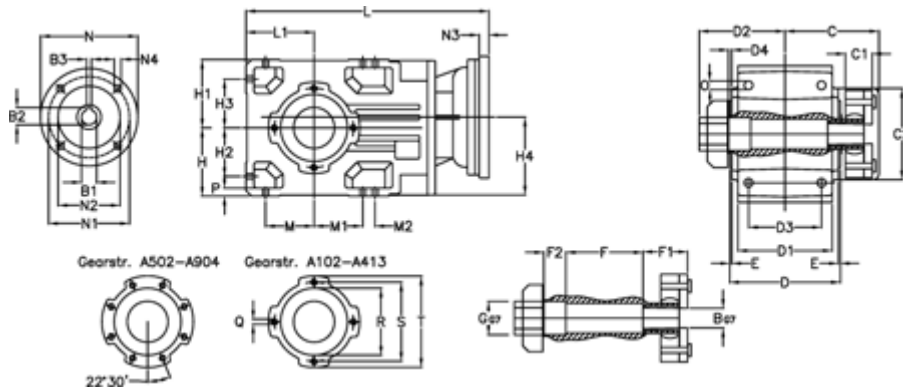

Article number: 296003520186230

Description: Bevel helical gearbox
A353QF30-201,8-P80B5

Measures

B = 30	D1 = 166	F2 = 53	L = 436.5	N3 = 4
B1 = 19	D2 = 80	G = 42	L1 = 100	N4 = M10x12
B2 = 21.8	D3 = 135	GA = 43	M = 73.0	O = 12.0
B3 = 6	d4 = 5.0	H = 100	M1 = 73.0	P = 11
C = 70.0	Description = A353 QF-xx P80 B5	H1 = 100	M2 = 11	Q = M10x17
C1 = 24	E = 3.5	H2 = 73.0	N = 200	R = 110
C2 = 90.0	F = 12.0	H3 = 73.0	N1 = 165	S = 130
D = 173	F1 = 48.0	H4 = 114.0	N2 = 130	T = 150